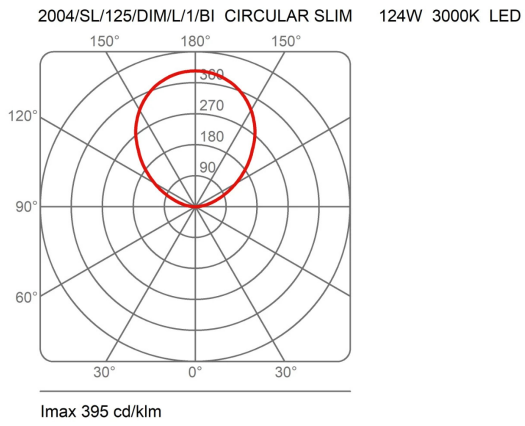

Photometric curves